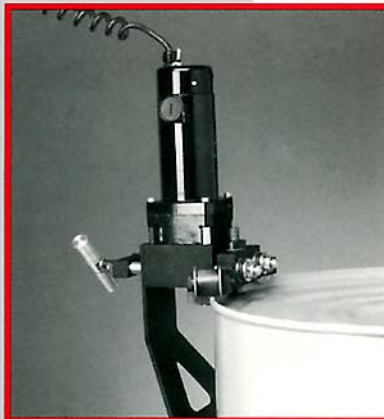

The WIZ-Kids® are the latest in Steel Drum Deheading Technology ... patented and available exclusively from the Wizard® Drum Tool Company, the only worldwide supplier of a complete line of drum deheading tools and equipment.

There are two WIZ-Kids® that open steel drums easily and safely:

The Electric WIZ-Kid®, which moves itself around the drum, cutting and folding the metal toward the chime, leaving a safe, smooth burr-free edge on the drum. The Electric WIZ-Kid® is the right choice for moderate to low drum volume, where a power tool is required ... and ...

The Manual WIZ-Kid® designed for use in remote areas, where no power source is available, or where drum volume is low and a manual tool is preferred. It employs the same patented cutting principles as the Electric WIZ-Kid®, leaves the same safe drum edge, using a manual ratchet requiring only minimal user effort.

Consider these WIZ-Kid® benefits:

- The latest in steel drum deheading technology.
- Available only from WIZARD® Drum Tool Company
- Safe ... leaves smooth burr-free edge on the drum
- Fast ... dehead most drums in less than two minutes
- Easy to use ... no set up or drum preparation required
- Quick and easy cutter wheel changeout
- Lightweight, portable and user friendly
- Ergonomically designed, powered or manual
- Durable and long lasting
- Universal for 30-55 gallon steel drums up to 16 gauge
- Tough tools for a tough job.

THE ELECTRIC WIZ-Kid®

The electric model moves itself around the drum, slicing horizontally into the chime, leaving a completely safe drum edge. It uses a 1/8 HP, 115 - V, 60 HZ single phase DC motor, (AC rectified), and is supplied with a tangle-resistant cord.

Dimensions: 12"L x 10"W x 24"H
Wt: 26 lbs.