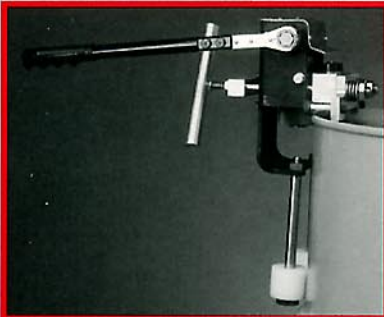

THE MANUAL WIZ-KID®

The Manual WIZ-Kid® uses the same patented cutting principle as the electric model and leaves the same safe, smooth burr-free edge. It is propelled by an adjustable (left or right handed use) 18" ratchet, requiring only minimal user effort.

Dimensions: 12"L x 7"W x 18" H
Wt: 19 lbs.

Available From: